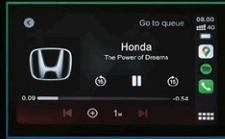

Audio/Video