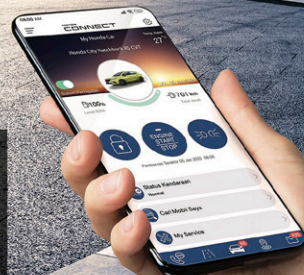

Honda CONNECT

Download Honda CONNECT

Explore Honda CONNECT

Convenience

- Car Status
  - Remote Diagnostic Support
  - Battery, Locks, Airbag

Safety

- Automatic Collision Detection

- Security Alarm Detection

- Speed Alert

Security

- Find My Car

- Geo-Fencing Alert

- Emergency Call