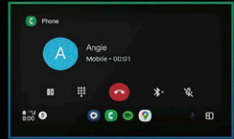

Hands-Free Telephone